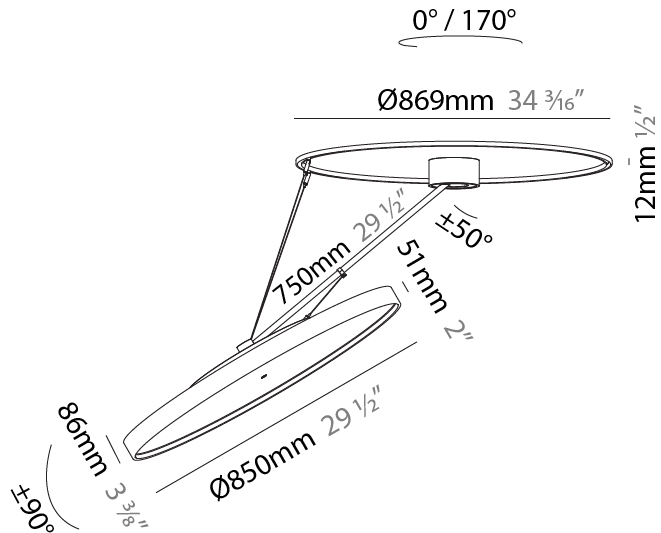

GENERAL

Series: Sign Diva Dancer
Subseries: Sign Diva Dancer
Brand: Prolicht
Division: Architectural
Mounting Type: Suspension
Mounting Location: Ceiling
Subcategory: Pendant

PHYSICAL

Shape: Round
Diameter (mm): 850
Diameter (in): 33 7/16
Height (mm): 870
Height (in): 34 1/4
Light Distribution: Adjustable / Direct
Weight (kg): 9.8
Weight (lbs): 21.56
Diffuser: PMMA - Opal / Micro-Prism / Sparkling Secret / Vintage Industrial
Fixture Finish: SSR / BKV / CWI / CRY / HAB / UFT / ITA / RUA / FTG / MYG / LOD / PUS / FRO / FUP / KIA / POP / BLS / SPG / MEY / GOH / GUM / CHC / COM / ABZ / JAG / OBR / MOS / ROR
Fixture Material: Extruded Aluminum / Steel

ELECTRICAL

Lamp Type: LED (Zhaga Standard)
Input Wattage (W): 96.8
Total Output Wattage (W): 76.8
Dimming: Tri-Mode (Non-Dimming and Phase Dimming (120Vac only) and 0-10V Dimming)
Driver Included: Yes
Driver Location: Integrated
Driver Type: Constant Current - Universal
Driver Class: Class 2
Input Voltage (V): 120 - 277
Constant Current (MA): 600

LED

Color Temperature (°K): 3000 / 3500 / 4000
Max. Delivered Lumen (lm): 11160 / 11388 / 11620
CRI: >90 CRI
Lamp Life (hrs): 50000

OPTICAL

Adjustability: Rotational Canopy 170°; Tilting Canopy ±50°; Tilting Head ±90°

RATINGS AND CERTIFICATIONS

Certified By: Certified for North American Standards
IP rating: IP20