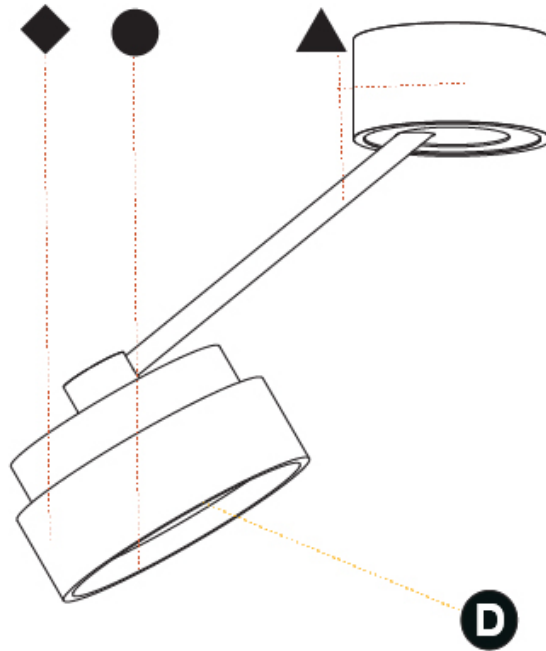

SIGN DIVA DANCER SUSPENSION

A300037-

PROJECT

TYPE

SPECIFIER

QUANTITY

DATE

A