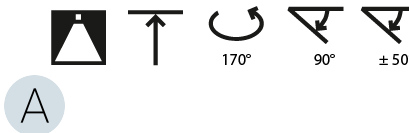

GENERAL

Series: Sign Diva Dancer
Subseries: Sign Diva Dancer
Brand: Prolicht
Division: Architectural
Mounting Type: Suspension
Mounting Location: Ceiling
Subcategory: Pendant

PHYSICAL

Shape: Round
Diameter (mm): 850
Diameter (in): 33 7/16
Height (mm): 870
Height (in): 34 1/4
Light Distribution: Adjustable / Direct
Weight (kg): 9.8
Weight (lbs): 21.56
Diffuser: PMMA - Opal / Micro-Prism / Sparkling Secret / Vintage Industrial
Fixture Finish: SSR / BKV / CWI / CRY / HAB / UFT / ITA / RUA / FTG / MYG / LOD / PUS / FRO / FUP / KIA / POP / BLS / SPG / MEY / GOH / GUM / CHC / COM / ABZ / JAG / OBR / MOS / ROR
Fixture Material: Extruded Aluminum / Steel

ELECTRICAL

Lamp Type: LED (Zhaga Standard)
Input Wattage (W): 96.8
Total Output Wattage (W): 76.8
Dimming: Tri-Mode (Non-Dimming and Phase Dimming (120Vac only) and 0-10V Dimming)
Driver Included: Yes
Driver Location: Integrated
Driver Type: Constant Current - Universal
Driver Class: Class 2
Input Voltage (V): 120 - 277
Constant Current (MA): 600

LED

Color Temperature (°K): 3000 / 3500 / 4000
Max. Delivered Lumen (lm): 11160 / 11388 / 11620
CRI: >90 CRI
Lamp Life (hrs): 50000

OPTICAL

Adjustability: Rotational Canopy 170°; Tilting Canopy ±50°; Tilting Head ±90°

RATINGS AND CERTIFICATIONS

Certified By: Certified for North American Standards
IP rating: IP20