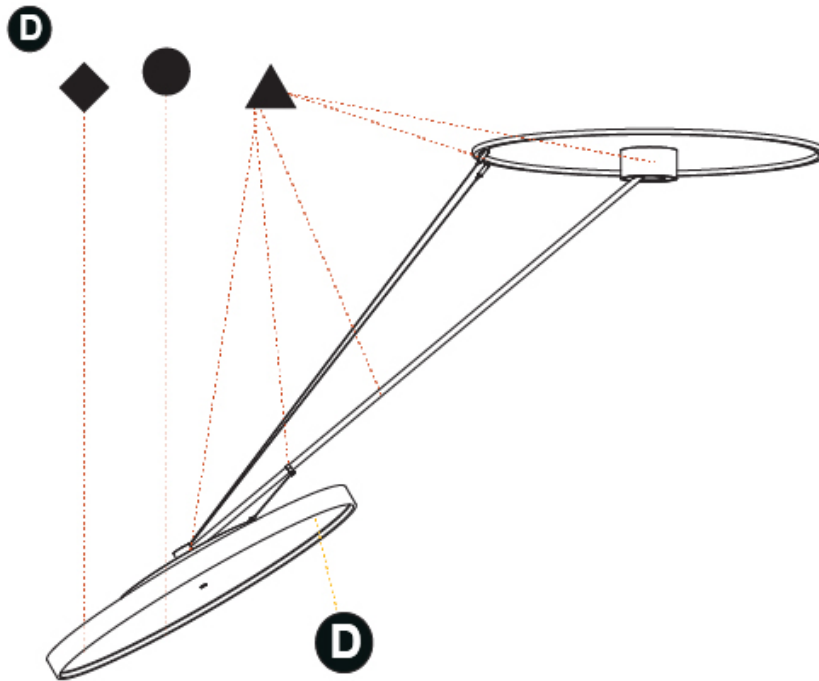

SIGN DIVA DANCER SUSPENSION

A30875-

PROJECT	_____
TYPE	_____
SPECIFIER	_____
QUANTITY	_____
DATE	_____

A