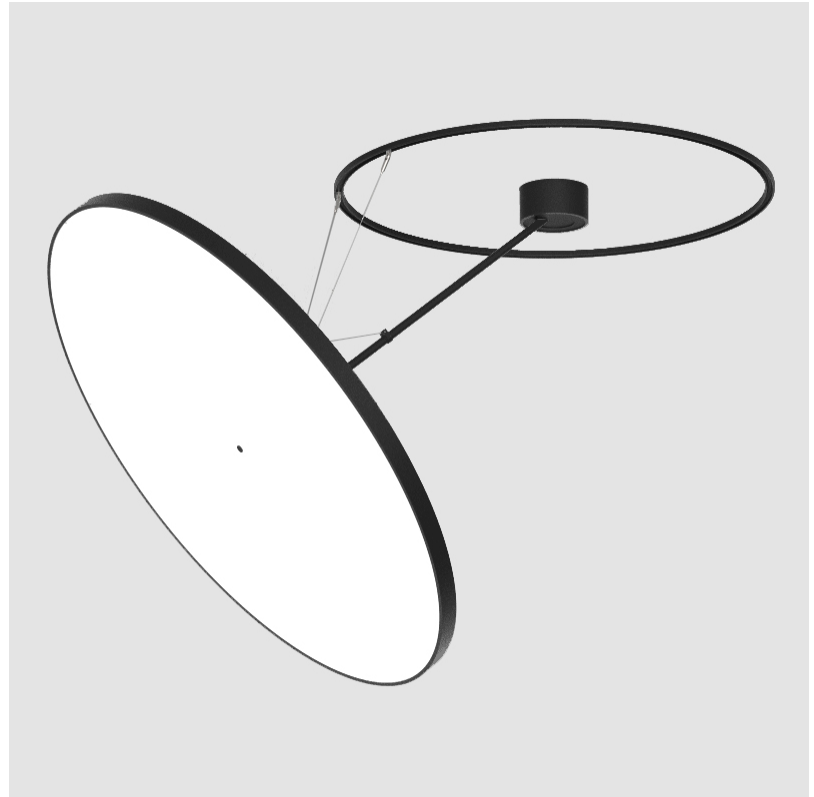

GENERAL

Series: Sign Diva Dancer
Subseries: Sign Diva Dancer
Brand: Prolicht
Division: Architectural
Mounting Type: Suspension
Mounting Location: Ceiling
Subcategory: Pendant

PHYSICAL

Shape: Round
Diameter (mm): 1100
Diameter (in): 43 ⁷/₁₆
Height (mm): 870
Height (in): 34 ¹/₄
Light Distribution: Adjustable / Direct
Weight (kg): 15.8
Weight (lbs): 34.76
Diffuser: PMMA - Opal / Micro-Prism / Sparkling Secret / Vintage Industrial
Fixture Finish: SSR / BKV / CWI / CRY / HAB / UFT / ITA / RUA / FTG / MYG / LOD / PUS / FRO / FUP / KIA / POP / BLS / SPG / MEY / GOH / GUM / CHC / COM / ABZ / JAG / OBR / MOS / ROR
Fixture Material: Extruded Aluminum / Steel

ELECTRICAL

Lamp Type: LED (Zhaga Standard)
Input Wattage (W): 169.4
Total Output Wattage (W): 135
Dimming: Tri-Mode (Non-Dimming and Phase Dimming (120Vac only) and 0-10V Dimming)
Driver Included: Yes
Driver Location: Integrated
Driver Type: Constant Current - Universal
Driver Class: Class 2
Input Voltage (V): 120 - 277
Constant Current (MA): 600

LED

Color Temperature (°K): 3000 / 3500 / 4000
Max. Delivered Lumen (lm): 19520 / 19933 / 20340
CRI: >90 CRI
Lamp Life (hrs): 50000

OPTICAL

Adjustability: Rotational Canopy 170°; Tilting Canopy ±50°; Tilting Head ±90°

RATINGS AND CERTIFICATIONS

Certified By: Certified for North American Standards
IP rating: IP20