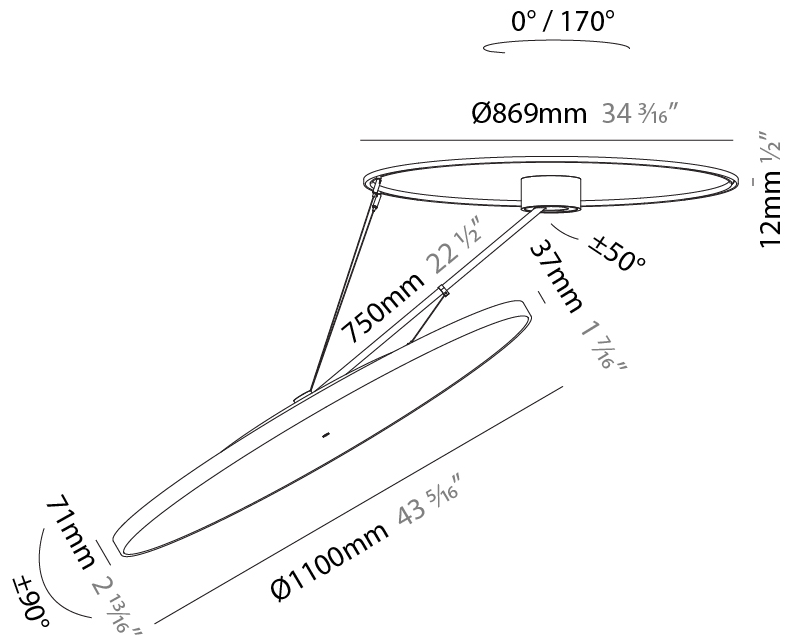

GENERAL

Series: Sign Diva Dancer
Subseries: Sign Diva Dancer
Brand: Prolicht
Division: Architectural
Mounting Type: Suspension
Mounting Location: Ceiling
Subcategory: Pendant

PHYSICAL

Shape: Round
Diameter (mm): 1100
Diameter (in): 43 ⁷/₁₆
Height (mm): 870
Height (in): 34 ¹/₄
Light Distribution: Adjustable / Direct
Weight (kg): 15.8
Weight (lbs): 34.76
Diffuser: PMMA - Opal / Micro-Prism / Sparkling Secret / Vintage Industrial
Fixture Finish: SSR / BKV / CWI / CRY / HAB / UFT / ITA / RUA / FTG / MYG / LOD / PUS / FRO / FUP / KIA / POP / BLS / SPG / MEY / GOH / GUM / CHC / COM / ABZ / JAG / OBR / MOS / ROR
Fixture Material: Extruded Aluminum / Steel

ELECTRICAL

Lamp Type: LED (Zhaga Standard)
Input Wattage (W): 169.4
Total Output Wattage (W): 135
Dimming: Tri-Mode (Non-Dimming and Phase Dimming (120Vac only) and 0-10V Dimming)
Driver Included: Yes
Driver Location: Integrated
Driver Type: Constant Current - Universal
Driver Class: Class 2
Input Voltage (V): 120 - 277
Constant Current (MA): 600

LED

Color Temperature (°K): 3000 / 3500 / 4000
Max. Delivered Lumen (lm): 19520 / 19933 / 20340
CRI: >90 CRI
Lamp Life (hrs): 50000

OPTICAL

Adjustability: Rotational Canopy 170°; Tilting Canopy ±50°; Tilting Head ±90°

RATINGS AND CERTIFICATIONS

Certified By: Certified for North American Standards
IP rating: IP20