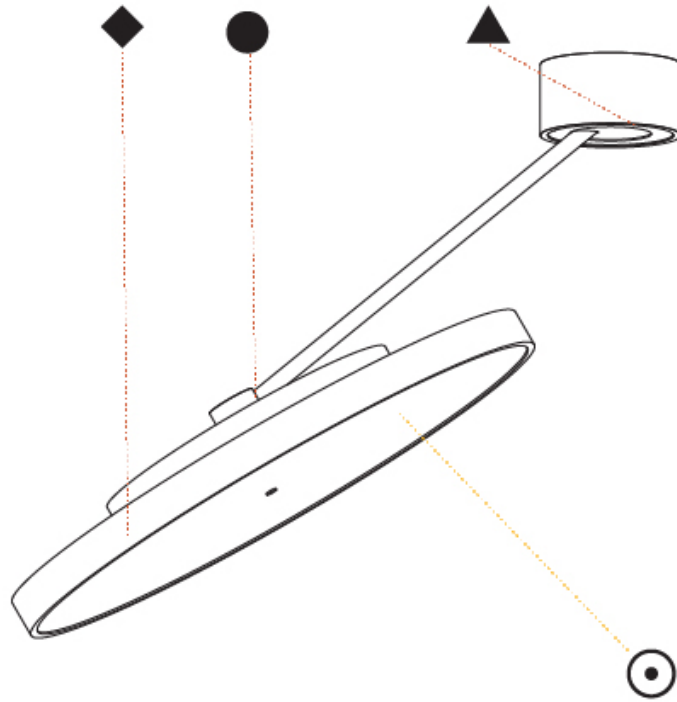

SIGN DIVA DANCER SUSPENSION

A300041-

PROJECT
TYPE
SPECIFIER
QUANTITY
DATE

A