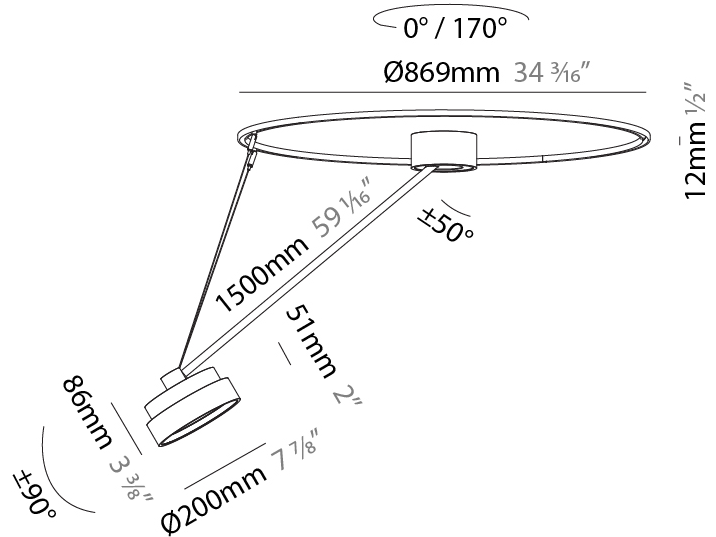

GENERAL

Series: Sign Diva Dancer
Subseries: Sign Diva Dancer
Brand: Prolicht
Division: Architectural
Mounting Type: Suspension
Mounting Location: Ceiling
Subcategory: Pendant

PHYSICAL

Shape: Round
Diameter (mm): 200
Diameter (in): 7 7/8
Height (mm): 1620
Height (in): 63 3/4
Light Distribution: Adjustable / Direct
Weight (kg): 3
Weight (lbs): 6.6
Diffuser: PMMA - Opal / Micro-Prism / Sparkling Secret / Vintage Industrial
Fixture Finish: SSR / BKV / CWI / CRY / HAB / UFT / ITA / RUA / FTG / MYG / LOD / PUS / FRO / FUP / KIA / POP / BLS / SPG / MEY / GOH / GUM / CHC / COM / ABZ / JAG / OBR / MOS / ROR
Fixture Material: Extruded Aluminum / Steel

ELECTRICAL

Lamp Type: LED (Zhaga Standard)
Input Wattage (W): 12.1
Total Output Wattage (W): 11
Dimming: Tri-Mode (Non-Dimming and Phase Dimming (120Vac only) and 0-10V Dimming)
Driver Included: Yes
Driver Location: Integrated
Driver Type: Constant Current - Universal
Driver Class: Class 2
Input Voltage (V): 120 - 277
Constant Current (MA): 350

LED

Color Temperature (°K): 2700 / 3000 / 3500 / 4000
Max. Delivered Lumen (lm): 836 / 895 / 903 / 921
Nominal Lumen (lm): 1280 / 1370 / 1382 / 1410
CRI: >90 CRI
Lamp Life (hrs): 50000

OPTICAL

Adjustability: Rotational Canopy 170°; Tilting Canopy ±50°; Tilting Head ±90°

RATINGS AND CERTIFICATIONS

Certified By: Certified for North American Standards
IP rating: IP20