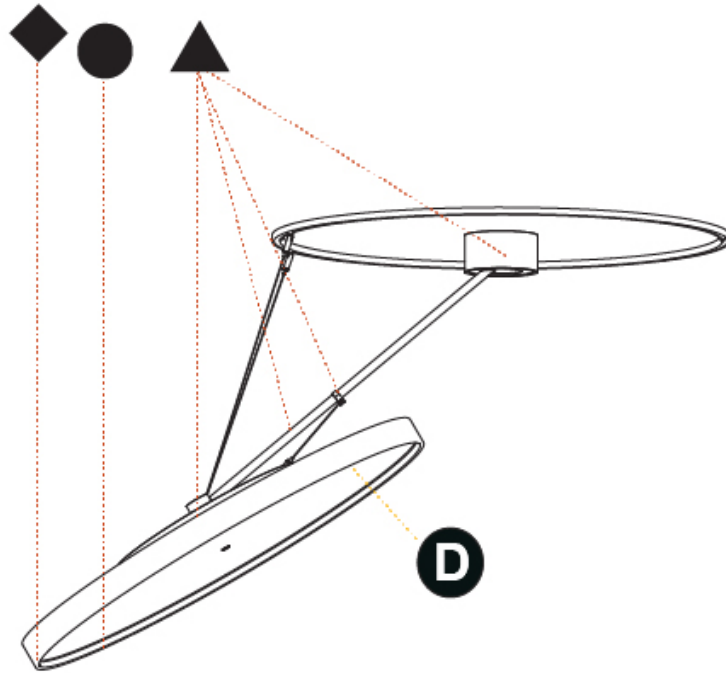

SIGN DIVA DANCER SUSPENSION

A30874-

PROJECT	_____
TYPE	_____
SPECIFIER	_____
QUANTITY	_____
DATE	_____