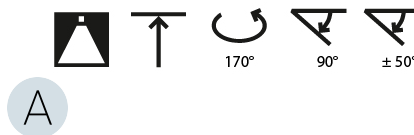

GENERAL

Series: Sign Diva Dancer
Subseries: Sign Diva Dancer
Brand: Prolicht
Division: Architectural
Mounting Type: Suspension
Mounting Location: Ceiling
Subcategory: Pendant

PHYSICAL

Shape: Round
Diameter (mm): 400
Diameter (in): 15 3/4
Height (mm): 1620
Height (in): 63 3/4
Light Distribution: Adjustable / Direct
Weight (kg): 4.5
Weight (lbs): 9.9
Diffuser: PMMA - Opal / Micro-Prism / Sparkling Secret / Vintage Industrial
Fixture Finish: SSR / BKV / CWI / CRY / HAB / UFT / ITA / RUA / FTG / MYG / LOD / PUS / FRO / FUP / KIA / POP / BLS / SPG / MEY / GOH / GUM / CHC / COM / ABZ / JAG / OBR / MOS / ROR
Fixture Material: Extruded Aluminum / Steel

ELECTRICAL

Lamp Type: LED (Zhaga Standard)
Input Wattage (W): 19.8
Total Output Wattage (W): 18
Dimming: Tri-Mode (Non-Dimming and Phase Dimming (120Vac only) and 0-10V Dimming)
Driver Included: Yes
Driver Location: Integrated
Driver Type: Constant Current - Universal
Driver Class: Class 2
Input Voltage (V): 120 - 277
Constant Current (MA): 500

LED

Color Temperature (°K): 2700 / 3000 / 3500 / 4000
Max. Delivered Lumen (lm): 1807 / 1943 / 1951 / 1991
Nominal Lumen (lm): 2250 / 2420 / 2430 / 2480
CRI: >90 CRI
Lamp Life (hrs): 50000

OPTICAL

Adjustability: Rotational Canopy 170°; Tilting Canopy ±50°; Tilting Head ±90°

RATINGS AND CERTIFICATIONS

Certified By: Certified for North American Standards
IP rating: IP20