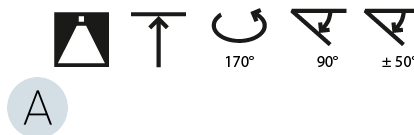

GENERAL

Series: Sign Diva Dancer
Subseries: Sign Diva Dancer
Brand: Prolicht
Division: Architectural
Mounting Type: Suspension
Mounting Location: Ceiling
Subcategory: Pendant

PHYSICAL

Shape: Round
Diameter (mm): 570
Diameter (in): 22 7/16
Height (mm): 1620
Height (in): 63 3/4
Light Distribution: Adjustable / Direct
Weight (kg): 6.0
Weight (lbs): 13.22
Diffuser: PMMA - Opal / Micro-Prism / Sparkling Secret / Vintage Industrial
Fixture Finish: SSR / BKV / CWI / CRY / HAB / UFT / ITA / RUA / FTG / MYG / LOD / PUS / FRO / FUP / KIA / POP / BLS / SPG / MEY / GOH / GUM / CHC / COM / ABZ / JAG / OBR / MOS / ROR
Fixture Material: Extruded Aluminum / Steel

ELECTRICAL

Lamp Type: LED (Zhaga Standard)
Input Wattage (W): 58.3
Total Output Wattage (W): 46.9
Dimming: Tri-Mode (Non-Dimming and Phase Dimming (120Vac only) and 0-10V Dimming)
Driver Included: Yes
Driver Location: Integrated
Driver Type: Constant Current - Universal
Driver Class: Class 2
Input Voltage (V): 120 - 277
Constant Current (MA): 350

LED

Color Temperature (°K): 3000 / 3500 / 4000
Max. Delivered Lumen (lm): 6120 / 6233 / 6360
CRI: >90 CRI
Lamp Life (hrs): 50000

OPTICAL

Adjustability: Rotational Canopy 170°; Tilting Canopy ±50°; Tilting Head ±90°

RATINGS AND CERTIFICATIONS

Certified By: Certified for North American Standards
IP rating: IP20