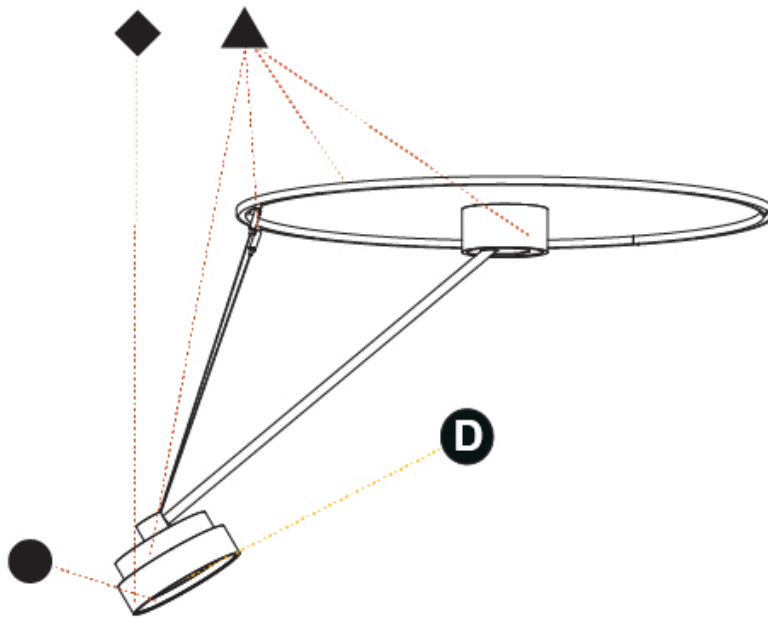

SIGN DIVA DANCER SUSPENSION

A30871-

PROJECT	_____
TYPE	_____
SPECIFIER	_____
QUANTITY	_____
DATE	_____