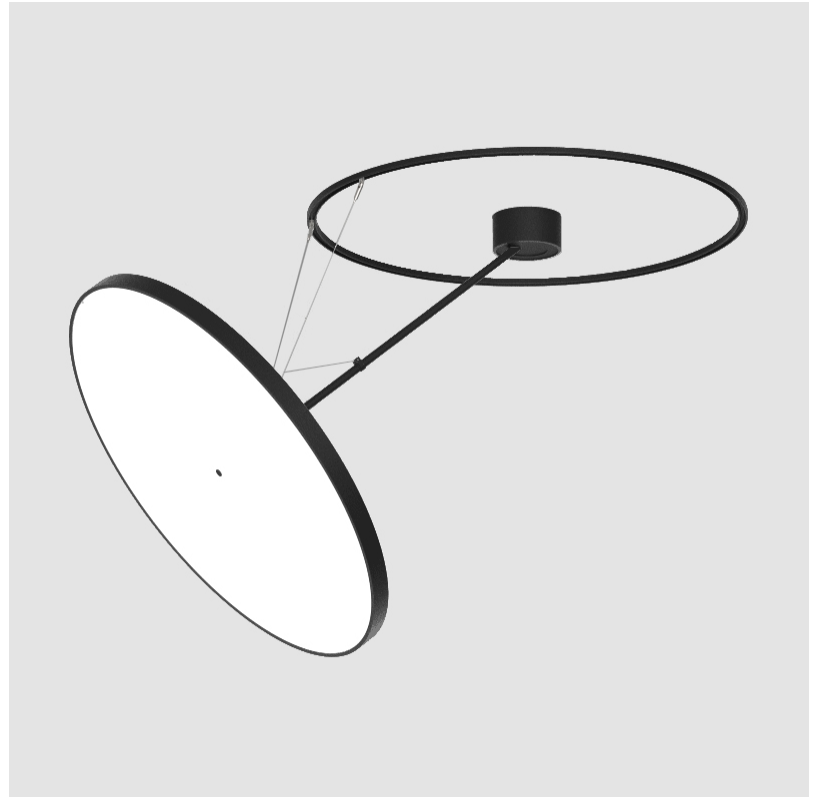

GENERAL

Series: Sign Diva Dancer
Subseries: Sign Diva Dancer
Brand: Prolicht
Division: Architectural
Mounting Type: Suspension
Mounting Location: Ceiling
Subcategory: Pendant

PHYSICAL

Shape: Round
Diameter (mm): 850
Diameter (in): 33 7/16
Height (mm): 870
Height (in): 34 1/4
Light Distribution: Adjustable / Direct
Weight (kg): 9.8
Weight (lbs): 21.56
Diffuser: PMMA - Opal / Micro-Prism / Sparkling Secret / Vintage Industrial
Fixture Finish: SSR / BKV / CWI / CRY / HAB / UFT / ITA / RUA / FTG / MYG / LOD / PUS / FRO / FUP / KIA / POP / BLS / SPG / MEY / GOH / GUM / CHC / COM / ABZ / JAG / OBR / MOS / ROR
Fixture Material: Extruded Aluminum / Steel

ELECTRICAL

Lamp Type: LED (Zhaga Standard)
Input Wattage (W): 96.8
Total Output Wattage (W): 76.8
Dimming: Tri-Mode (Non-Dimming and Phase Dimming (120Vac only) and 0-10V Dimming)
Driver Included: Yes
Driver Location: Integrated
Driver Type: Constant Current - Universal
Driver Class: Class 2
Input Voltage (V): 120 - 277
Constant Current (MA): 600

LED

Color Temperature (°K): 3000 / 3500 / 4000
Max. Delivered Lumen (lm): 11160 / 11388 / 11620
CRI: >90 CRI
Lamp Life (hrs): 50000

OPTICAL

Adjustability: Rotational Canopy 170°; Tilting Canopy ±50°; Tilting Head ±90°

RATINGS AND CERTIFICATIONS

Certified By: Certified for North American Standards
IP rating: IP20