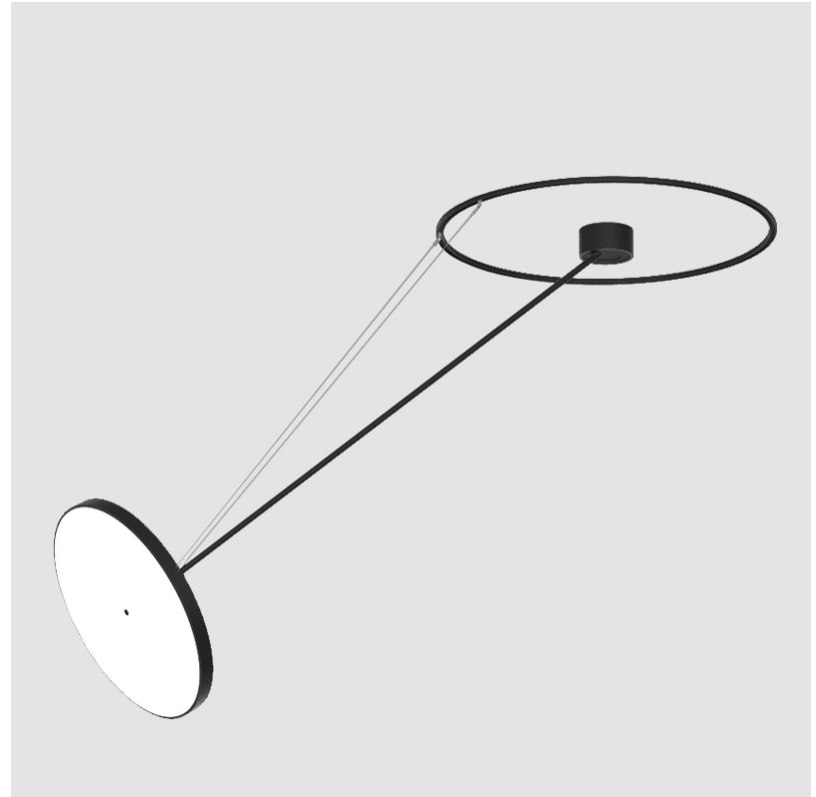

GENERAL

Series: Sign Diva Dancer
Subseries: Sign Diva Dancer
Brand: Prolicht
Division: Architectural
Mounting Type: Suspension
Mounting Location: Ceiling
Subcategory: Pendant

PHYSICAL

Shape: Round
Diameter (mm): 570
Diameter (in): 22 7/16
Height (mm): 1620
Height (in): 63 3/4
Light Distribution: Adjustable / Direct
Weight (kg): 6.0
Weight (lbs): 13.22
Diffuser: PMMA - Opal / Micro-Prism / Sparkling Secret / Vintage Industrial
Fixture Finish: SSR / BKV / CWI / CRY / HAB / UFT / ITA / RUA / FTG / MYG / LOD / PUS / FRO / FUP / KIA / POP / BLS / SPG / MEY / GOH / GUM / CHC / COM / ABZ / JAG / OBR / MOS / ROR
Fixture Material: Extruded Aluminum / Steel

ELECTRICAL

Lamp Type: LED (Zhaga Standard)
Input Wattage (W): 58.3
Total Output Wattage (W): 46.9
Dimming: Tri-Mode (Non-Dimming and Phase Dimming (120Vac only) and 0-10V Dimming)
Driver Included: Yes
Driver Location: Integrated
Driver Type: Constant Current - Universal
Driver Class: Class 2
Input Voltage (V): 120 - 277
Constant Current (MA): 350

LED

Color Temperature (°K): 3000 / 3500 / 4000
Max. Delivered Lumen (lm): 6120 / 6233 / 6360
CRI: >90 CRI
Lamp Life (hrs): 50000

OPTICAL

Adjustability: Rotational Canopy 170°; Tilting Canopy ±50°; Tilting Head ±90°

RATINGS AND CERTIFICATIONS

Certified By: Certified for North American Standards
IP rating: IP20