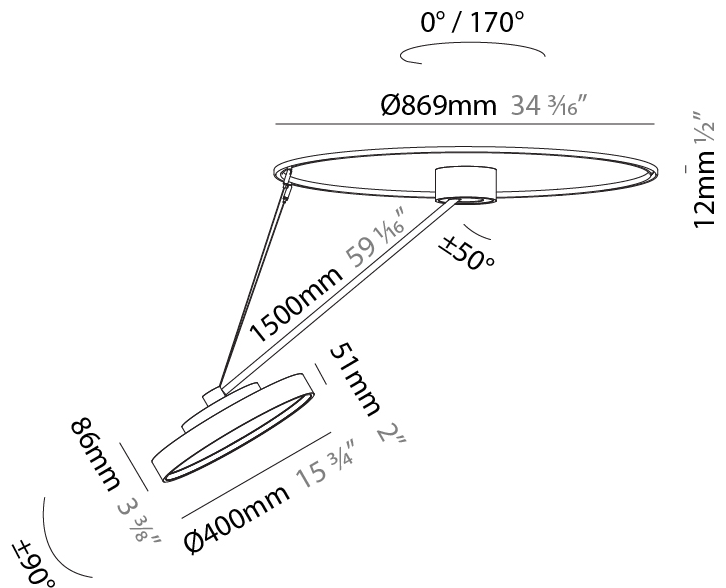

GENERAL

Series: Sign Diva Dancer
Subseries: Sign Diva Dancer
Brand: Prolicht
Division: Architectural
Mounting Type: Suspension
Mounting Location: Ceiling
Subcategory: Pendant

PHYSICAL

Shape: Round
Diameter (mm): 400
Diameter (in): 15 3/4
Height (mm): 1620
Height (in): 63 3/4
Light Distribution: Adjustable / Direct
Weight (kg): 4.5
Weight (lbs): 9.9
Diffuser: PMMA - Opal / Micro-Prism / Sparkling Secret / Vintage Industrial
Fixture Finish: SSR / BKV / CWI / CRY / HAB / UFT / ITA / RUA / FTG / MYG / LOD / PUS / FRO / FUP / KIA / POP / BLS / SPG / MEY / GOH / GUM / CHC / COM / ABZ / JAG / OBR / MOS / ROR
Fixture Material: Extruded Aluminum / Steel

ELECTRICAL

Lamp Type: LED (Zhaga Standard)
Input Wattage (W): 19.8
Total Output Wattage (W): 18
Dimming: Tri-Mode (Non-Dimming and Phase Dimming (120Vac only) and 0-10V Dimming)
Driver Included: Yes
Driver Location: Integrated
Driver Type: Constant Current - Universal
Driver Class: Class 2
Input Voltage (V): 120 - 277
Constant Current (MA): 500

LED

Color Temperature (°K): 2700 / 3000 / 3500 / 4000
Max. Delivered Lumen (lm): 1807 / 1943 / 1951 / 1991
Nominal Lumen (lm): 2250 / 2420 / 2430 / 2480
CRI: >90 CRI
Lamp Life (hrs): 50000

OPTICAL

Adjustability: Rotational Canopy 170°; Tilting Canopy ±50°; Tilting Head ±90°

RATINGS AND CERTIFICATIONS

Certified By: Certified for North American Standards
IP rating: IP20