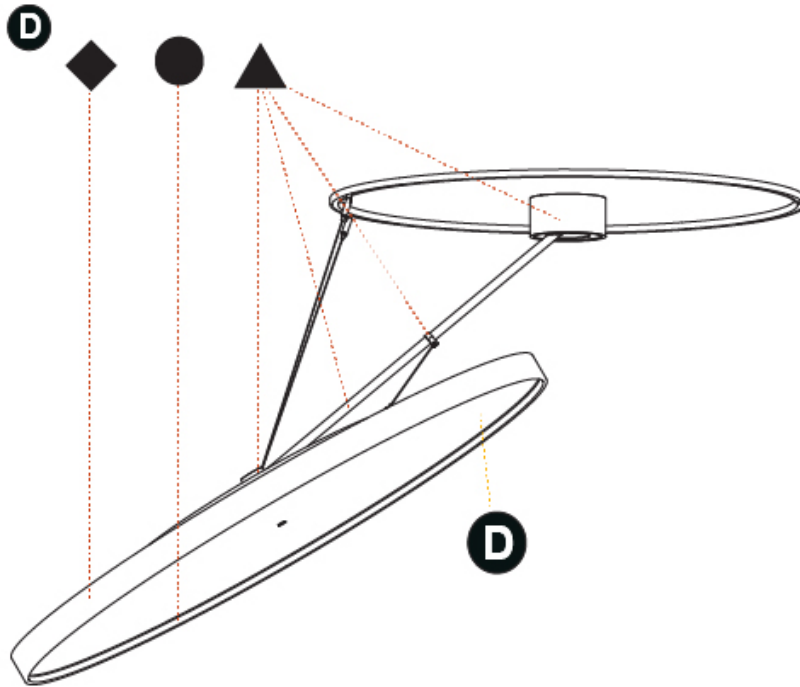

SIGN DIVA DANCER SUSPENSION

A30876-

PROJECT
TYPE
SPECIFIER
QUANTITY
DATE