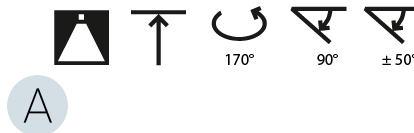

GENERAL

Series: Sign Diva Dancer
Subseries: Sign Diva Dancer
Brand: Prolicht
Division: Architectural
Mounting Type: Suspension
Mounting Location: Ceiling
Subcategory: Pendant

PHYSICAL

Shape: Round
Diameter (mm): 850
Diameter (in): 33 7/16
Height (mm): 1620
Height (in): 63 3/4
Light Distribution: Adjustable / Direct
Weight (kg): 9.67
Weight (lbs): 21.27
Diffuser: PMMA - Opal / Micro-Prism / Sparkling Secret / Vintage Industrial
Fixture Finish: SSR / BKV / CWI / CRY / HAB / UFT / ITA / RUA / FTG / MYG / LOD / PUS / FRO / FUP / KIA / POP / BLS / SPG / MEY / GOH / GUM / CHC / COM / ABZ / JAG / OBR / MOS / ROR
Fixture Material: Extruded Aluminum / Steel

ELECTRICAL

Lamp Type: LED (Zhaga Standard)
Input Wattage (W): 96.8
Total Output Wattage (W): 76.8
Dimming: Tri-Mode (Non-Dimming and Phase Dimming (120Vac only) and 0-10V Dimming)
Driver Included: Yes
Driver Location: Integrated
Driver Type: Constant Current - Universal
Driver Class: Class 2
Input Voltage (V): 120 - 277
Constant Current (MA): 600

LED

Color Temperature (°K): 3000 / 3500 / 4000
Max. Delivered Lumen (lm): 11160 / 11388 / 11620
CRI: >90 CRI
Lamp Life (hrs): 50000

OPTICAL

Adjustability: Rotational Canopy 170°; Tilting Canopy ±50°; Tilting Head ±90°

RATINGS AND CERTIFICATIONS

Certified By: Certified for North American Standards
IP rating: IP20