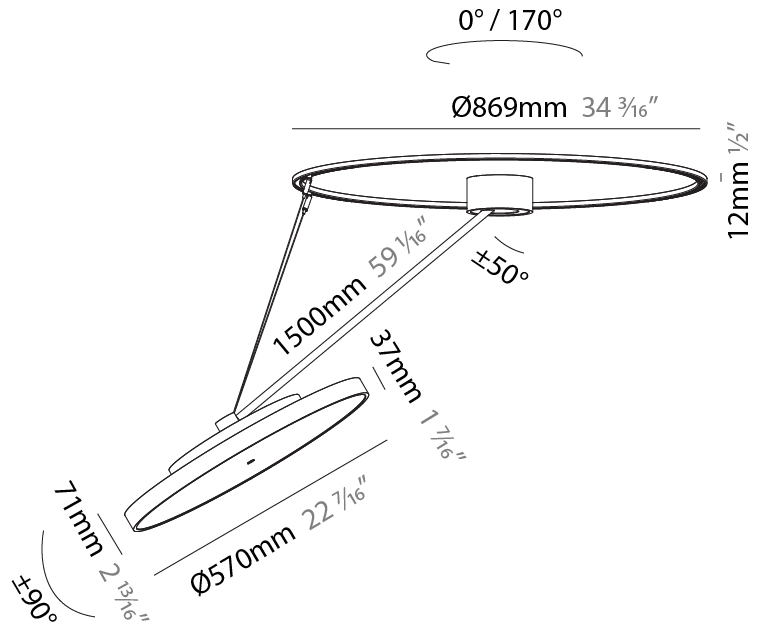

GENERAL

Series: Sign Diva Dancer
Subseries: Sign Diva Dancer
Brand: Prolicht
Division: Architectural
Mounting Type: Suspension
Mounting Location: Ceiling
Subcategory: Pendant

PHYSICAL

Shape: Round
Diameter (mm): 570
Diameter (in): 22 7/16
Height (mm): 1620
Height (in): 63 3/4
Light Distribution: Adjustable / Direct
Weight (kg): 6.0
Weight (lbs): 13.22
Diffuser: PMMA - Opal / Micro-Prism / Sparkling Secret / Vintage Industrial
Fixture Finish: SSR / BKV / CWI / CRY / HAB / UFT / ITA / RUA / FTG / MYG / LOD / PUS / FRO / FUP / KIA / POP / BLS / SPG / MEY / GOH / GUM / CHC / COM / ABZ / JAG / OBR / MOS / ROR
Fixture Material: Extruded Aluminum / Steel

ELECTRICAL

Lamp Type: LED (Zhaga Standard)
Input Wattage (W): 58.3
Total Output Wattage (W): 46.9
Dimming: Tri-Mode (Non-Dimming and Phase Dimming (120Vac only) and 0-10V Dimming)
Driver Included: Yes
Driver Location: Integrated
Driver Type: Constant Current - Universal
Driver Class: Class 2
Input Voltage (V): 120 - 277
Constant Current (MA): 350

LED

Color Temperature (°K): 3000 / 3500 / 4000
Max. Delivered Lumen (lm): 6120 / 6233 / 6360
CRI: >90 CRI
Lamp Life (hrs): 50000

OPTICAL

Adjustability: Rotational Canopy 170°; Tilting Canopy ±50°; Tilting Head ±90°

RATINGS AND CERTIFICATIONS

Certified By: Certified for North American Standards
IP rating: IP20