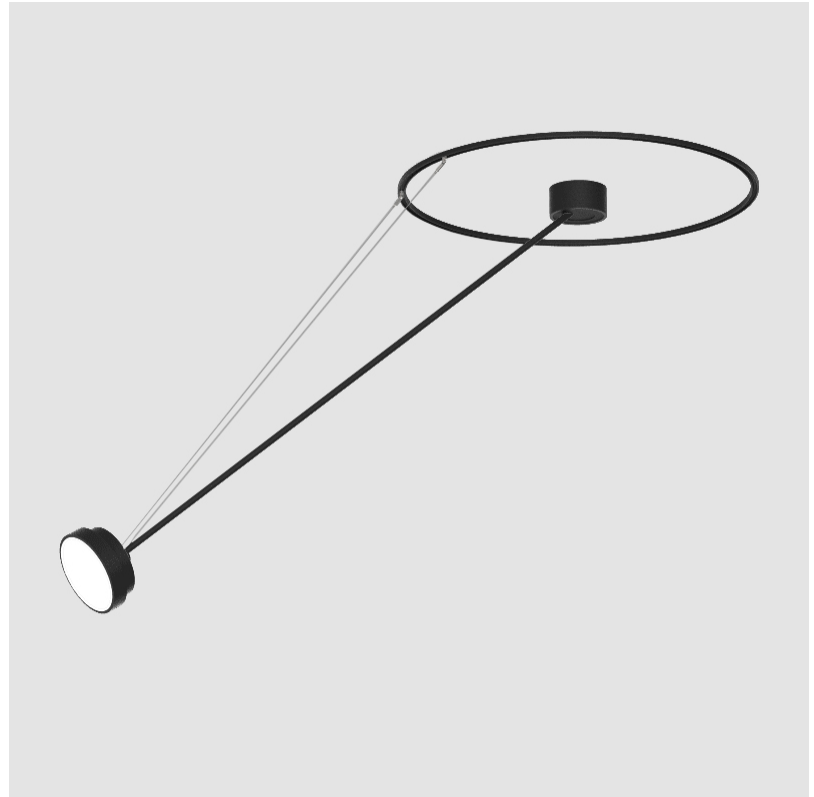

GENERAL

Series: Sign Diva Dancer
Subseries: Sign Diva Dancer
Brand: Prolicht
Division: Architectural
Mounting Type: Suspension
Mounting Location: Ceiling
Subcategory: Pendant

PHYSICAL

Shape: Round
Diameter (mm): 200
Diameter (in): 7 7/8
Height (mm): 1620
Height (in): 63 3/4
Light Distribution: Adjustable / Direct
Weight (kg): 3
Weight (lbs): 6.6
Diffuser: PMMA - Opal / Micro-Prism / Sparkling Secret / Vintage Industrial
Fixture Finish: SSR / BKV / CWI / CRY / HAB / UFT / ITA / RUA / FTG / MYG / LOD / PUS / FRO / FUP / KIA / POP / BLS / SPG / MEY / GOH / GUM / CHC / COM / ABZ / JAG / OBR / MOS / ROR
Fixture Material: Extruded Aluminum / Steel

ELECTRICAL

Lamp Type: LED (Zhaga Standard)
Input Wattage (W): 12.1
Total Output Wattage (W): 11
Dimming: Tri-Mode (Non-Dimming and Phase Dimming (120Vac only) and 0-10V Dimming)
Driver Included: Yes
Driver Location: Integrated
Driver Type: Constant Current - Universal
Driver Class: Class 2
Input Voltage (V): 120 - 277
Constant Current (MA): 350

LED

Color Temperature (°K): 2700 / 3000 / 3500 / 4000
Max. Delivered Lumen (lm): 836 / 895 / 903 / 921
Nominal Lumen (lm): 1280 / 1370 / 1382 / 1410
CRI: >90 CRI
Lamp Life (hrs): 50000

OPTICAL

Adjustability: Rotational Canopy 170°; Tilting Canopy ±50°; Tilting Head ±90°

RATINGS AND CERTIFICATIONS

Certified By: Certified for North American Standards
IP rating: IP20