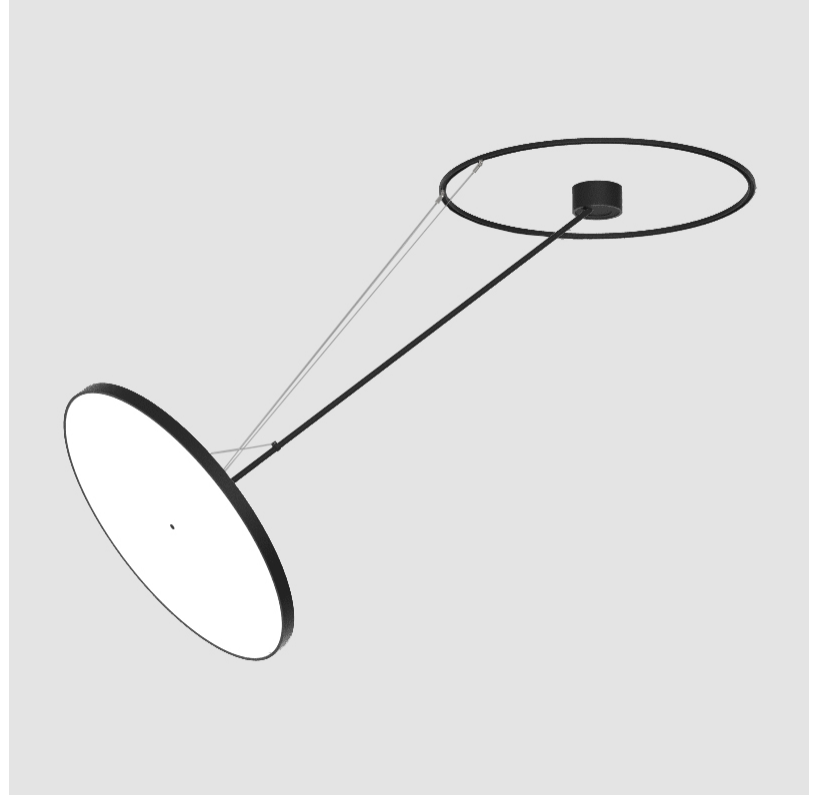

GENERAL

Series: Sign Diva Dancer
Subseries: Sign Diva Dancer
Brand: Prolicht
Division: Architectural
Mounting Type: Suspension
Mounting Location: Ceiling
Subcategory: Pendant

PHYSICAL

Shape: Round
Diameter (mm): 850
Diameter (in): 33 7/16
Height (mm): 1620
Height (in): 63 3/4
Light Distribution: Adjustable / Direct
Weight (kg): 9.67
Weight (lbs): 21.27
Diffuser: PMMA - Opal / Micro-Prism / Sparkling Secret / Vintage Industrial
Fixture Finish: SSR / BKV / CWI / CRY / HAB / UFT / ITA / RUA / FTG / MYG / LOD / PUS / FRO / FUP / KIA / POP / BLS / SPG / MEY / GOH / GUM / CHC / COM / ABZ / JAG / OBR / MOS / ROR
Fixture Material: Extruded Aluminum / Steel

ELECTRICAL

Lamp Type: LED (Zhaga Standard)
Input Wattage (W): 96.8
Total Output Wattage (W): 76.8
Dimming: Tri-Mode (Non-Dimming and Phase Dimming (120Vac only) and 0-10V Dimming)
Driver Included: Yes
Driver Location: Integrated
Driver Type: Constant Current - Universal
Driver Class: Class 2
Input Voltage (V): 120 - 277
Constant Current (MA): 600

LED

Color Temperature (°K): 3000 / 3500 / 4000
Max. Delivered Lumen (lm): 11160 / 11388 / 11620
CRI: >90 CRI
Lamp Life (hrs): 50000

OPTICAL

Adjustability: Rotational Canopy 170°; Tilting Canopy ±50°; Tilting Head ±90°

RATINGS AND CERTIFICATIONS

Certified By: Certified for North American Standards
IP rating: IP20