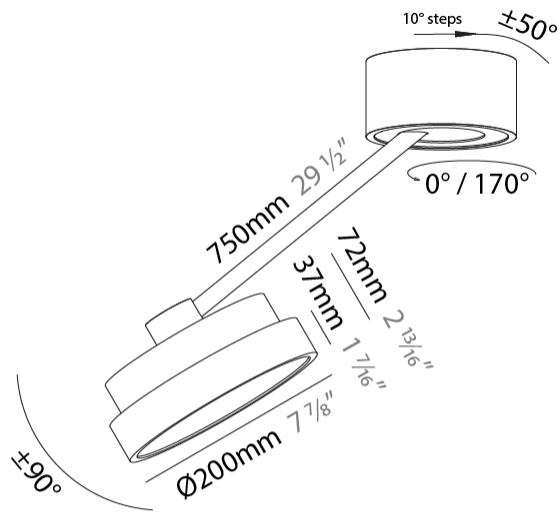

GENERAL

Series: Sign Diva Dancer
Subseries: Sign Diva Dancer
Brand: Prolicht
Division: Architectural
Mounting Type: Suspension
Mounting Location: Ceiling
Subcategory: Pendant

PHYSICAL

Shape: Round
Diameter (mm): 200
Diameter (in): 7 7/8
Height (mm): 72
Height (in): 2 13/16
Max. Overall Height (mm): 870
Max. Overall Height (in): 34 1/4
Extension (mm): 750
Extension (in): 29 1/2
Light Distribution: Adjustable / Direct
Weight (kg): 1.999
Weight (lbs): 4.407
Diffuser: PMMA - Opal / Micro-Prism / Sparkling Secret / Vintage Industrial
Fixture Finish: SSR / BKV / CWI / CRY / HAB / UFT / ITA / RUA / FTG / MYG / LOD / PUS / FRO / FUP / KIA / POP / BLS / SPG / MEY / GOH / GUM / CHC / COM / ABZ / JAG / OBR / MOS / ROR
Fixture Material: Extruded Aluminum / Steel

ELECTRICAL

Lamp Type: LED (Zhaga Standard)
Input Wattage (W): 10
Dimming: Tri-Mode (Non-Dimming and Phase Dimming (120Vac only) and 0-10V Dimming)
Driver Included: Yes
Driver Location: Integrated
Driver Type: Constant Current - Universal
Driver Class: Class 2
Input Voltage (V): 120 - 277
Constant Current (MA): 350

LED

Color Temperature (*K): 2700 / 3000 / 3500 / 4000
Max. Delivered Lumen (lm): 776 / 830 / 837 / 854
Nominal Lumen (lm): 1280 / 1370 / 1382 / 1410
CRI: >90 CRI
Lamp Life (hrs): 50000

OPTICAL

Adjustability: Rotational Canopy 170°; Tilting Canopy ±50°; Tilting Head ±90°

RATINGS AND CERTIFICATIONS

Certified By: Certified for North American Standards
IP rating: IP20