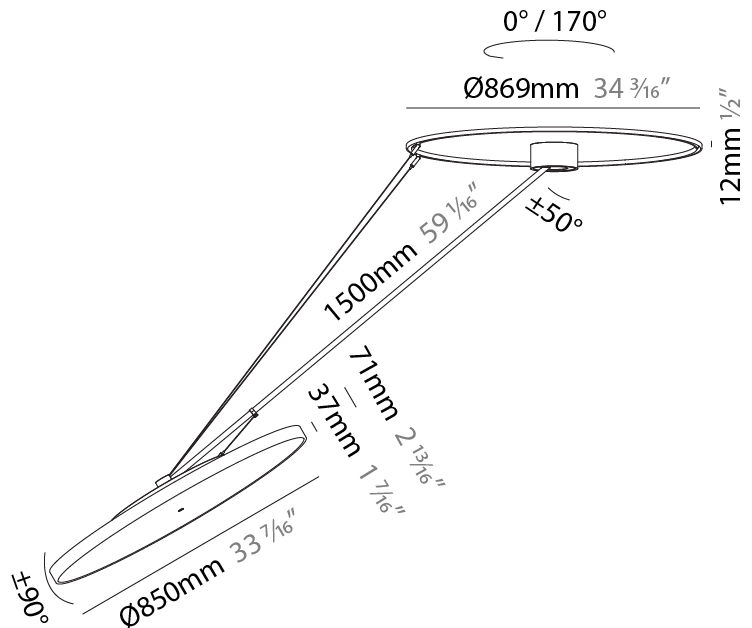

GENERAL

Series: Sign Diva Dancer
Subseries: Sign Diva Dancer
Brand: Prolicht
Division: Architectural
Mounting Type: Suspension
Mounting Location: Ceiling
Subcategory: Pendant

PHYSICAL

Shape: Round
Diameter (mm): 850
Diameter (in): 33 7/16
Height (mm): 1620
Height (in): 63 3/4
Light Distribution: Adjustable / Direct
Weight (kg): 9.67
Weight (lbs): 21.27
Diffuser: PMMA - Opal / Micro-Prism / Sparkling Secret / Vintage Industrial
Fixture Finish: SSR / BKV / CWI / CRY / HAB / UFT / ITA / RUA / FTG / MYG / LOD / PUS / FRO / FUP / KIA / POP / BLS / SPG / MEY / GOH / GUM / CHC / COM / ABZ / JAG / OBR / MOS / ROR
Fixture Material: Extruded Aluminum / Steel

ELECTRICAL

Lamp Type: LED (Zhaga Standard)
Input Wattage (W): 96.8
Total Output Wattage (W): 76.8
Dimming: Tri-Mode (Non-Dimming and Phase Dimming (120Vac only) and 0-10V Dimming)
Driver Included: Yes
Driver Location: Integrated
Driver Type: Constant Current - Universal
Driver Class: Class 2
Input Voltage (V): 120 - 277
Constant Current (MA): 600

LED

Color Temperature (°K): 3000 / 3500 / 4000
Max. Delivered Lumen (lm): 11160 / 11388 / 11620
CRI: >90 CRI
Lamp Life (hrs): 50000

OPTICAL

Adjustability: Rotational Canopy 170°; Tilting Canopy ±50°; Tilting Head ±90°

RATINGS AND CERTIFICATIONS

Certified By: Certified for North American Standards
IP rating: IP20