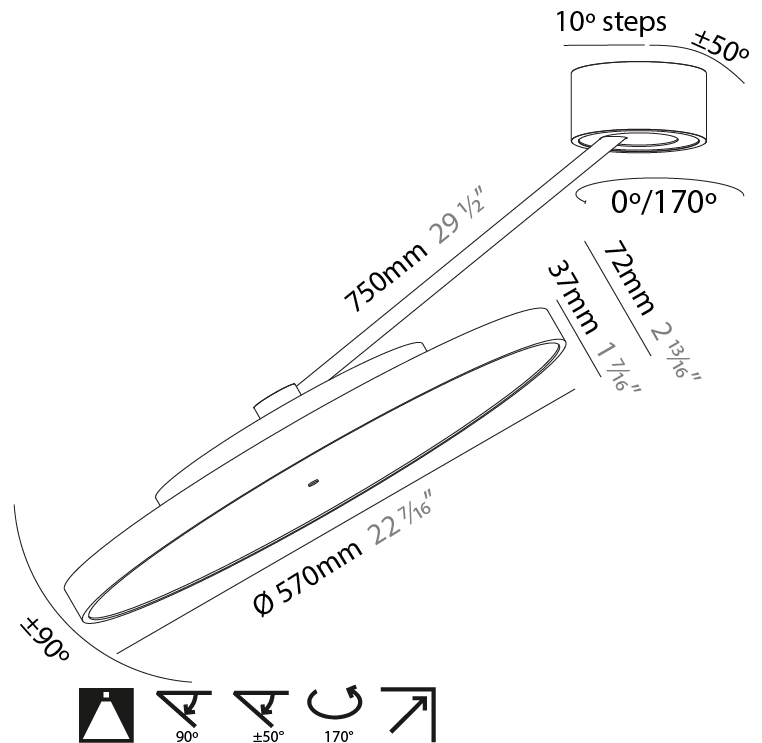

GENERAL

Series: Sign Diva Dancer
Subseries: Sign Diva Dancer
Brand: Prolicht
Division: Architectural
Mounting Type: Suspension
Mounting Location: Ceiling
Subcategory: Pendant

PHYSICAL

Shape: Round
Diameter (mm): 570
Diameter (in): 22 ⁷/₁₆
Height (mm): 870
Depth (mm): 72
Height (in): 34 ¹/₄
Depth (in): 2 ¹³/₁₆
Extension (mm): 750
Extension (in): 29 ¹/₂
Light Distribution: Adjustable / Direct
Weight (kg): 4.660
Weight (lbs): 10.273
Diffuser: PMMA - Opal / Micro-Prism / Sparkling Secret / Vintage Industrial
Fixture Finish: SSR / BKV / CWI / CRY / HAB / UFT / ITA / RUA / FTG / MYG / LOD / PUS / FRO / FUP / KIA / POP / BLS / SPG / MEY / GOH / GUM / CHC / COM / ABZ / JAG / OBR / MOS / ROR
Fixture Material: Extruded Aluminum / Steel

ELECTRICAL

Lamp Type: LED (Zhaga Standard)
Input Wattage (W): 49
Dimming: Tri-Mode (Non-Dimming and Phase Dimming (120Vac only) and 0-10V Dimming)
Driver Included: Yes
Driver Location: Integrated
Driver Type: Constant Current - Universal
Driver Class: Class 2
Input Voltage (V): 120 - 277
Constant Current (MA): 350

LED

Color Temperature (*K): 2700 / 3000 / 3500 / 4000
Max. Delivered Lumen (lm): 4978 / 5337 / 5384 / 5494
Nominal Lumen (lm): 6199 / 6646 / 6705 / 6842
CRI: >90 CRI
Lamp Life (hrs): 50000

OPTICAL

Adjustability: Rotational Canopy 170°; Tilting Canopy ±50°; Tilting Head ±90°

RATINGS AND CERTIFICATIONS

Certified By: Certified for North American Standards
IP rating: IP20