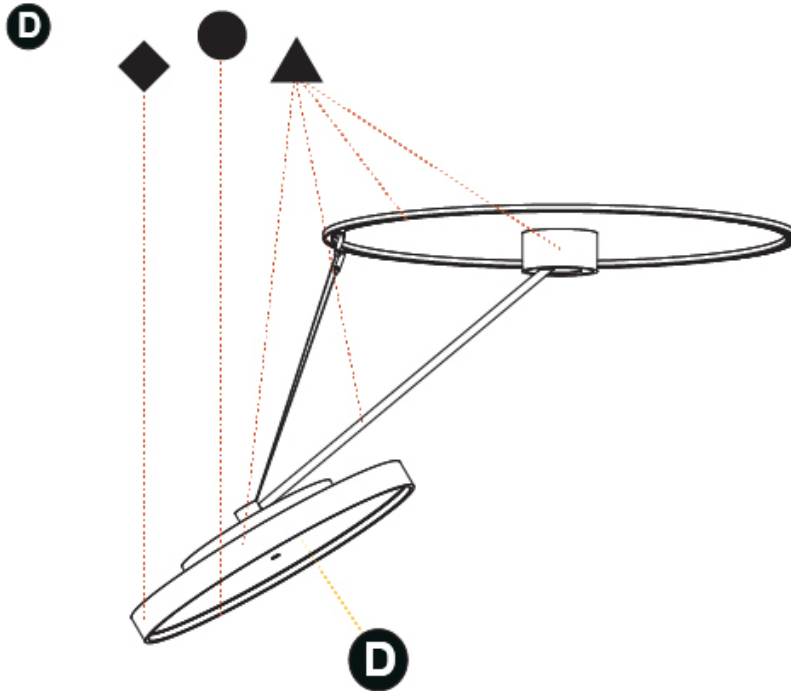

SIGN DIVA DANCER SUSPENSION

A30873-

PROJECT
TYPE
SPECIFIER
QUANTITY
DATE