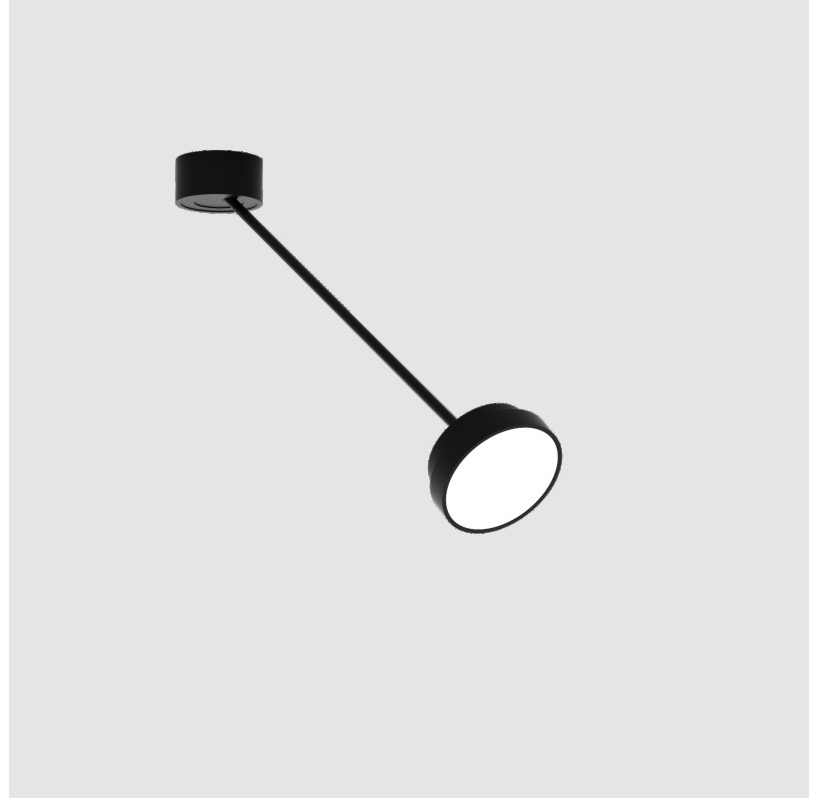

GENERAL

Series: Sign Diva Dancer
Subseries: Sign Diva Dancer
Brand: Prolicht
Division: Architectural
Mounting Type: Suspension
Mounting Location: Ceiling
Subcategory: Pendant

PHYSICAL

Shape: Round
Diameter (mm): 200
Diameter (in): 7 7/8
Height (mm): 72
Height (in): 2 13/16
Max. Overall Height (mm): 870
Max. Overall Height (in): 34 1/4
Extension (mm): 750
Extension (in): 29 1/2
Light Distribution: Adjustable / Direct
Weight (kg): 1.999
Weight (lbs): 4.407
Diffuser: PMMA - Opal / Micro-Prism / Sparkling Secret / Vintage Industrial
Fixture Finish: SSR / BKV / CWI / CRY / HAB / UFT / ITA / RUA / FTG / MYG / LOD / PUS / FRO / FUP / KIA / POP / BLS / SPG / MEY / GOH / GUM / CHC / COM / ABZ / JAG / OBR / MOS / ROR
Fixture Material: Extruded Aluminum / Steel

ELECTRICAL

Lamp Type: LED (Zhaga Standard)
Input Wattage (W): 10
Dimming: Tri-Mode (Non-Dimming and Phase Dimming (120Vac only) and 0-10V Dimming)
Driver Included: Yes
Driver Location: Integrated
Driver Type: Constant Current - Universal
Driver Class: Class 2
Input Voltage (V): 120 - 277
Constant Current (MA): 350

LED

Color Temperature (*K): 2700 / 3000 / 3500 / 4000
Max. Delivered Lumen (lm): 776 / 830 / 837 / 854
Nominal Lumen (lm): 1280 / 1370 / 1382 / 1410
CRI: >90 CRI
Lamp Life (hrs): 50000

OPTICAL

Adjustability: Rotational Canopy 170°; Tilting Canopy ±50°; Tilting Head ±90°

RATINGS AND CERTIFICATIONS

Certified By: Certified for North American Standards
IP rating: IP20